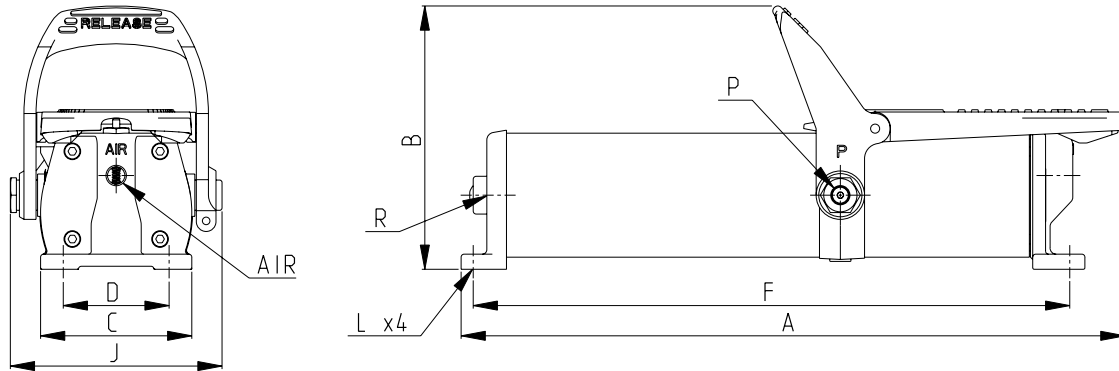

Gauge

For PP70B-1000 pumps we recommend gauge AMT801 together with adapter AVM204. Other combinations of gauge and gauge adapter are however possible.

Technical data

Name	Working press. MPa	Eff. oil vol. cm ³	Cap. cm ³ /min		Air press. MPa		Length mm	Width mm	Height mm	Weight kg
			low	high	min	max.				
PP70B-1000	70	1000	750	170	0.6	1.2	439	100	174	5.9
PP80B-1000	80	1000	600	160	0.6	1.2	439	100	174	5.9
PP100B-1000	100	1000	600	120	0.6	1.2	439	100	174	5.9